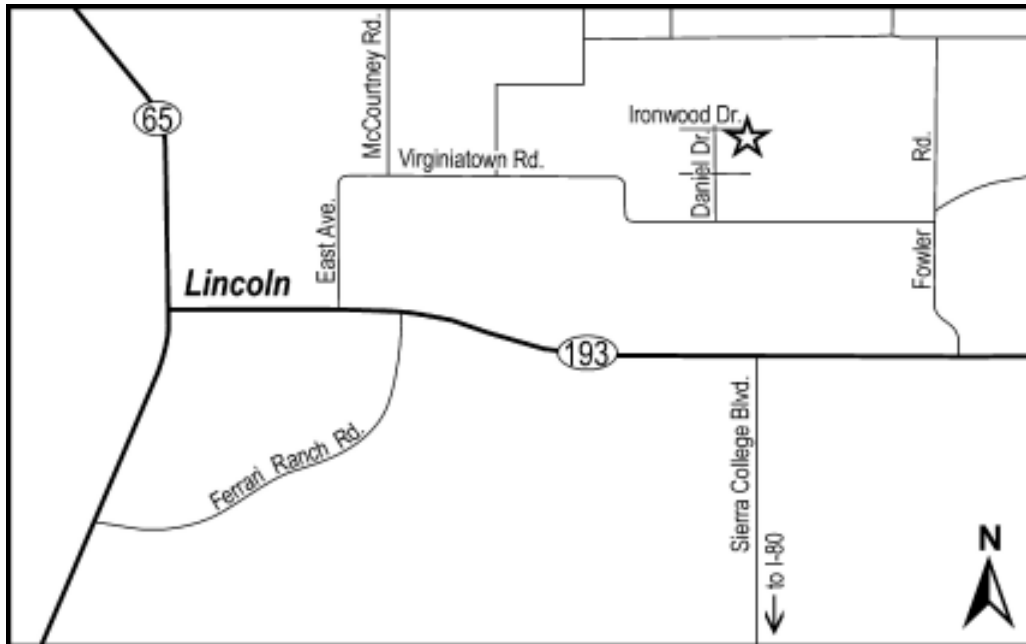

# Directions to FieldHaven Feline Rescue

## From Highway 65/ Lincoln

- Take Highway 65 N. to Lincoln
- Right on 193 (McBean Parkway)
- Left on East Ave (across from McBean Park)
- Right on East 12th at the end of East Ave.
- East 12th turns into Virginiatown—go approx 2 miles
- Left on Daniel Drive
- Right on Ironwood
- The shelter entrance is on Ironwood—the first driveway on the right

## From Sierra College Blvd

- At the end of SC Blvd, turn Right on 193
- Left on Fowler—approx 1 mile
- Left on Virginiatown
- Right on Daniel Drive—approx .5 miles
- Right on Ironwood
- The shelter entrance is on Ironwood—the first driveway on the right.
- **The shelter is straight ahead in the mobile home underneath the oak tree**

***PLEASE NOTE: The speed limit on Daniel Drive is 15 mph.  
Please respect our rural neighborhood and drive slowly!***

Shelter Hours: Mon-Fri 10-2, Sat 12-4

2754 Ironwood Lane ♦ Lincoln, CA 95648  
www.fieldhaven.com ♦ 916-434-6022