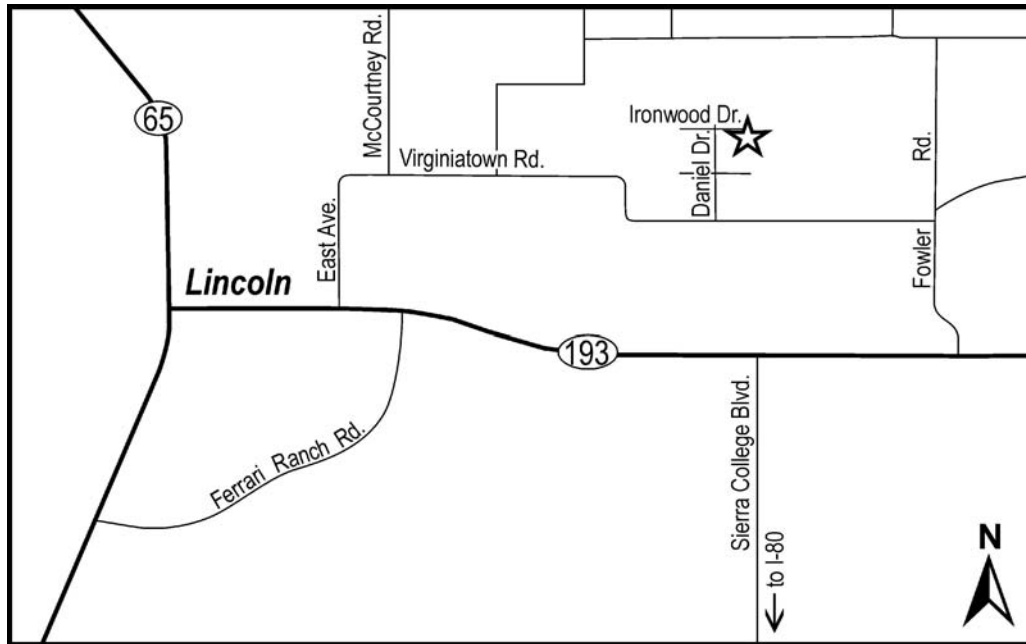

# Directions to FieldHaven Feline Rescue

## From Highway 65/ Lincoln

- Take Highway 65 N. to Lincoln
- Right on 193 (McBean Parkway)
- Left on East Ave (across from McBean Park)
- Right on East 12th at the end of East Ave.
- East 12th turns into Virginiatown—go approx 2 miles
- Left on Daniel Drive
- Right on Ironwood
- The shelter entrance is on Ironwood—the first driveway on the right

## From Sierra College Blvd

- At the end of SC Blvd, turn Right on 193
- Left on Fowler—approx 1 mile
- Left on Virginiatown
- Right on Daniel Drive—approx .5 miles
- Right on Ironwood
- The shelter entrance is on Ironwood—the first driveway on the right.
- **The shelter is straight ahead in the large stucco building under the oak tree**

***PLEASE NOTE: The speed limit on Daniel Drive is 15 mph.  
Please respect our rural neighborhood and drive slowly!***

Shelter Hours: Mon-Fri 10-2, Sat 12-4

2754 Ironwood Lane ♦ Lincoln, CA 95648  
www.fieldhaven.com ♦ 916-434-6022